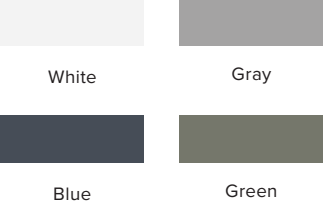

AUSTIN REVOLUTION FABRIC COLORS