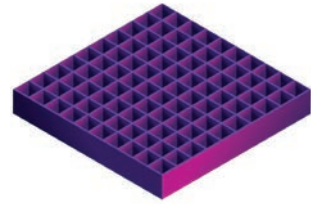

The Purple Grid It's what makes Purple, Purple.

The sleep surface of every Purple mattress, the Purple Grid instantly adapts to your body for personalized no-pressure support. The deeper the Purple Grid, the more weightless the feel.