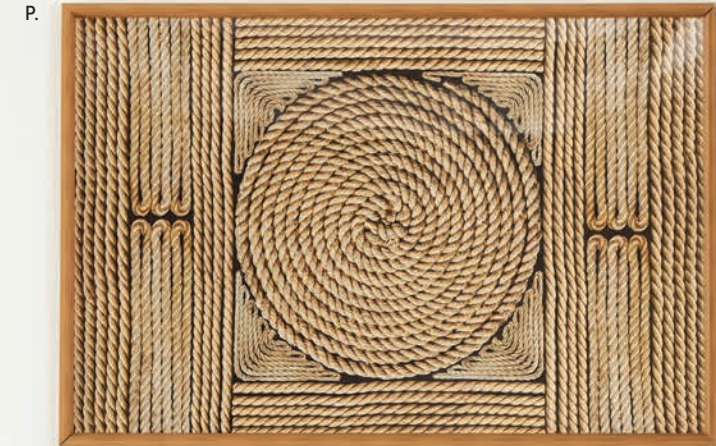

P.

K.

MORE TO SEE
Scan to shop the entire collection