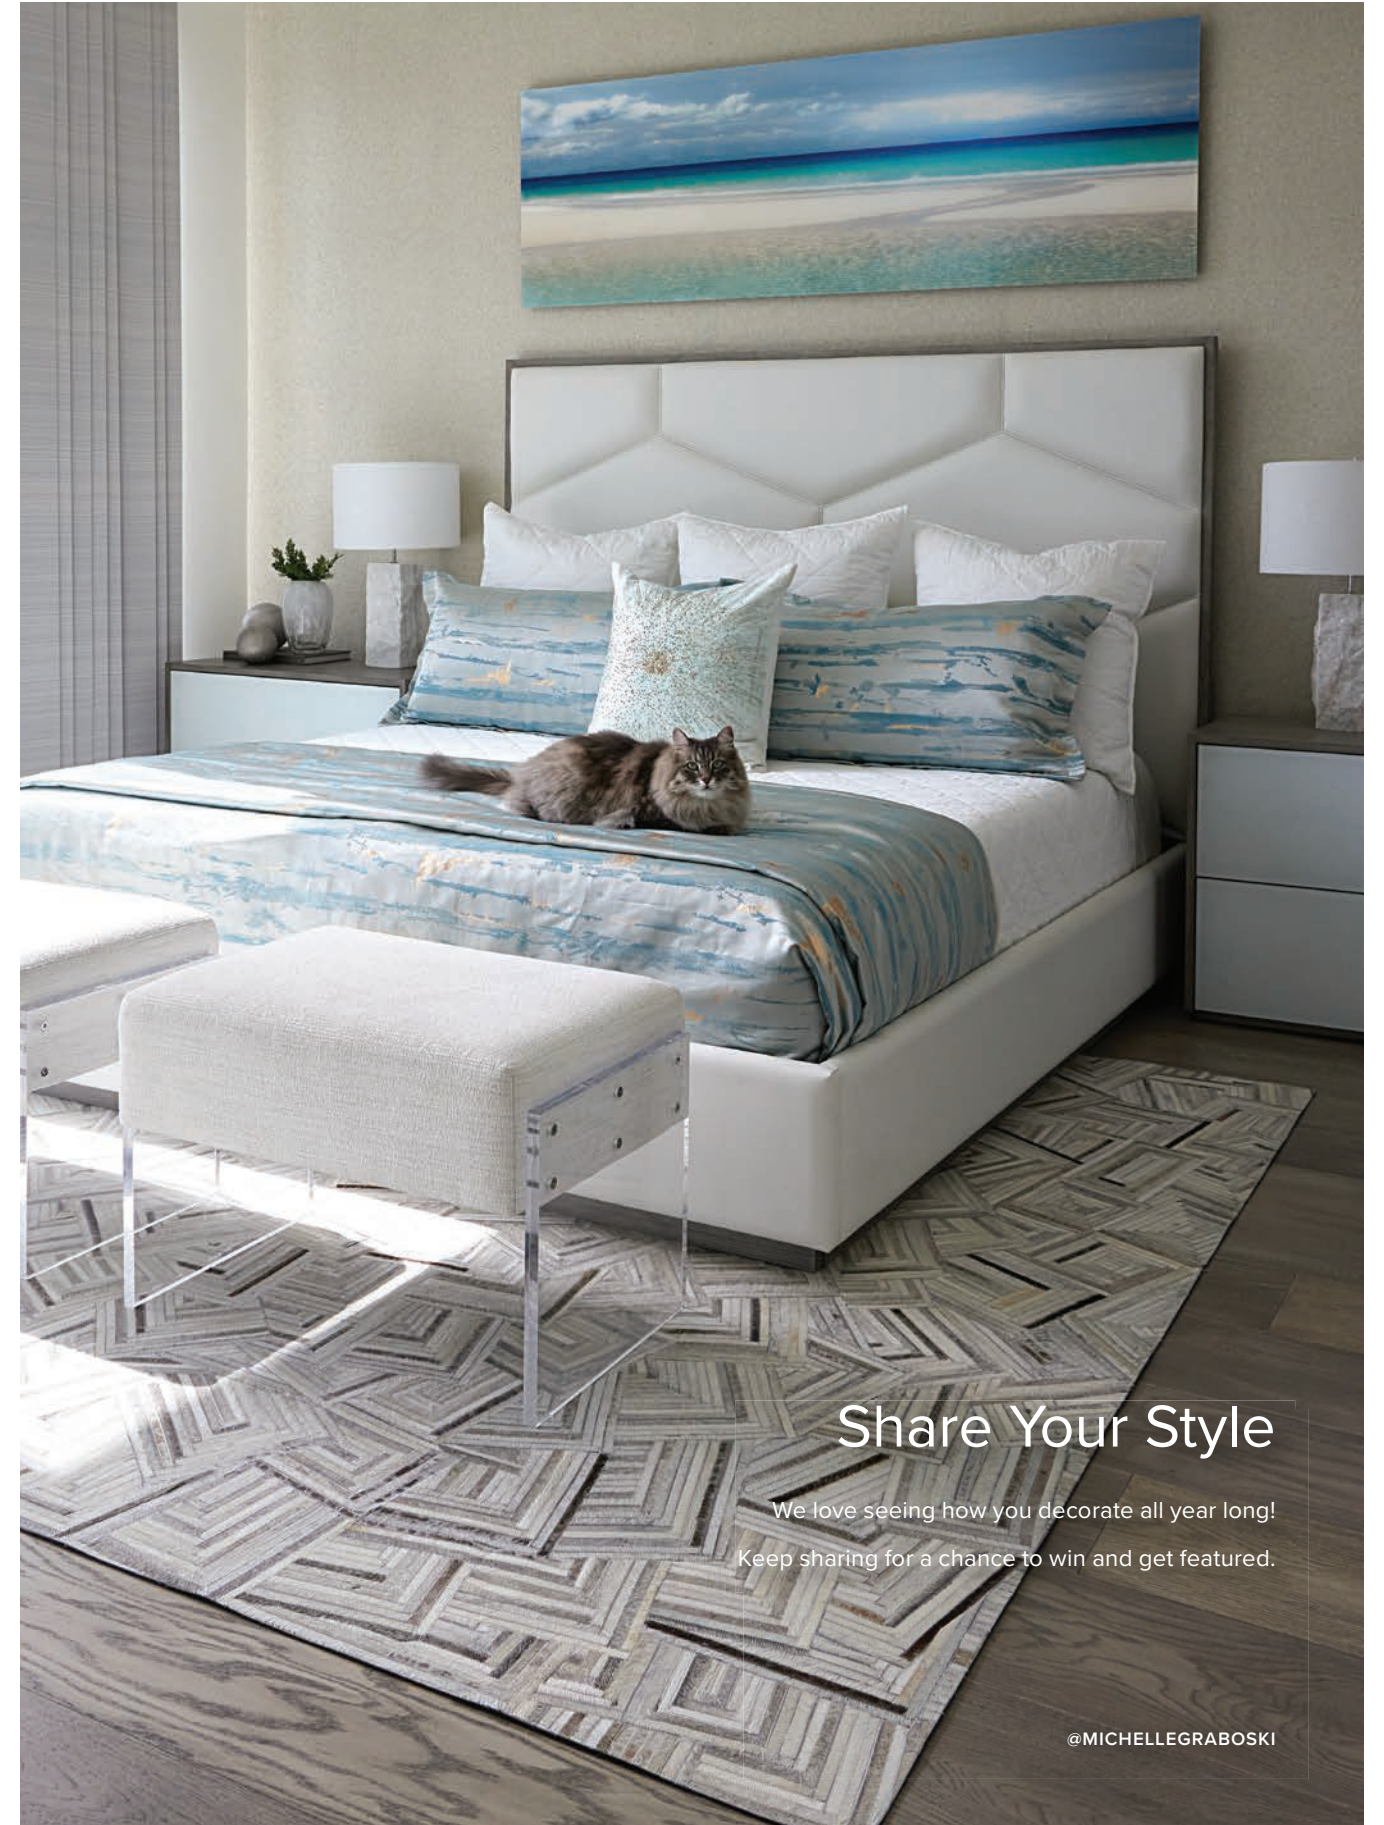

@JETERDESIGNHOUSE

@SWEETPEMBROKEHOME

@MACIASHOUSE

@HOMEWITHYOSHI

#MYCITYFURNITURE

Tag us on Instagram with #MYCITYFURNITURE for a chance to

WIN
A \$2500 GIFT CARD

NO PURCHASE NECESSARY TO ENTER OR WIN. Sweepstakes starts at 12:01AM ET on 10/25/2021 and ends at 11:59PM ET on 12/15/2021. Open only to legal residents of FL and 18 years of age or older at the time of entry. Sponsor will conduct one (1) drawing to award one (1) Grand Prize on 12/15/2021 from all eligible entries received during the Sweepstakes Period. To enter, either (a) post a photo on Instagram with #mycityfurniture AND #contest; or (b) navigate to <http://www.cityfurniture.com/gallery> and upload your photo.